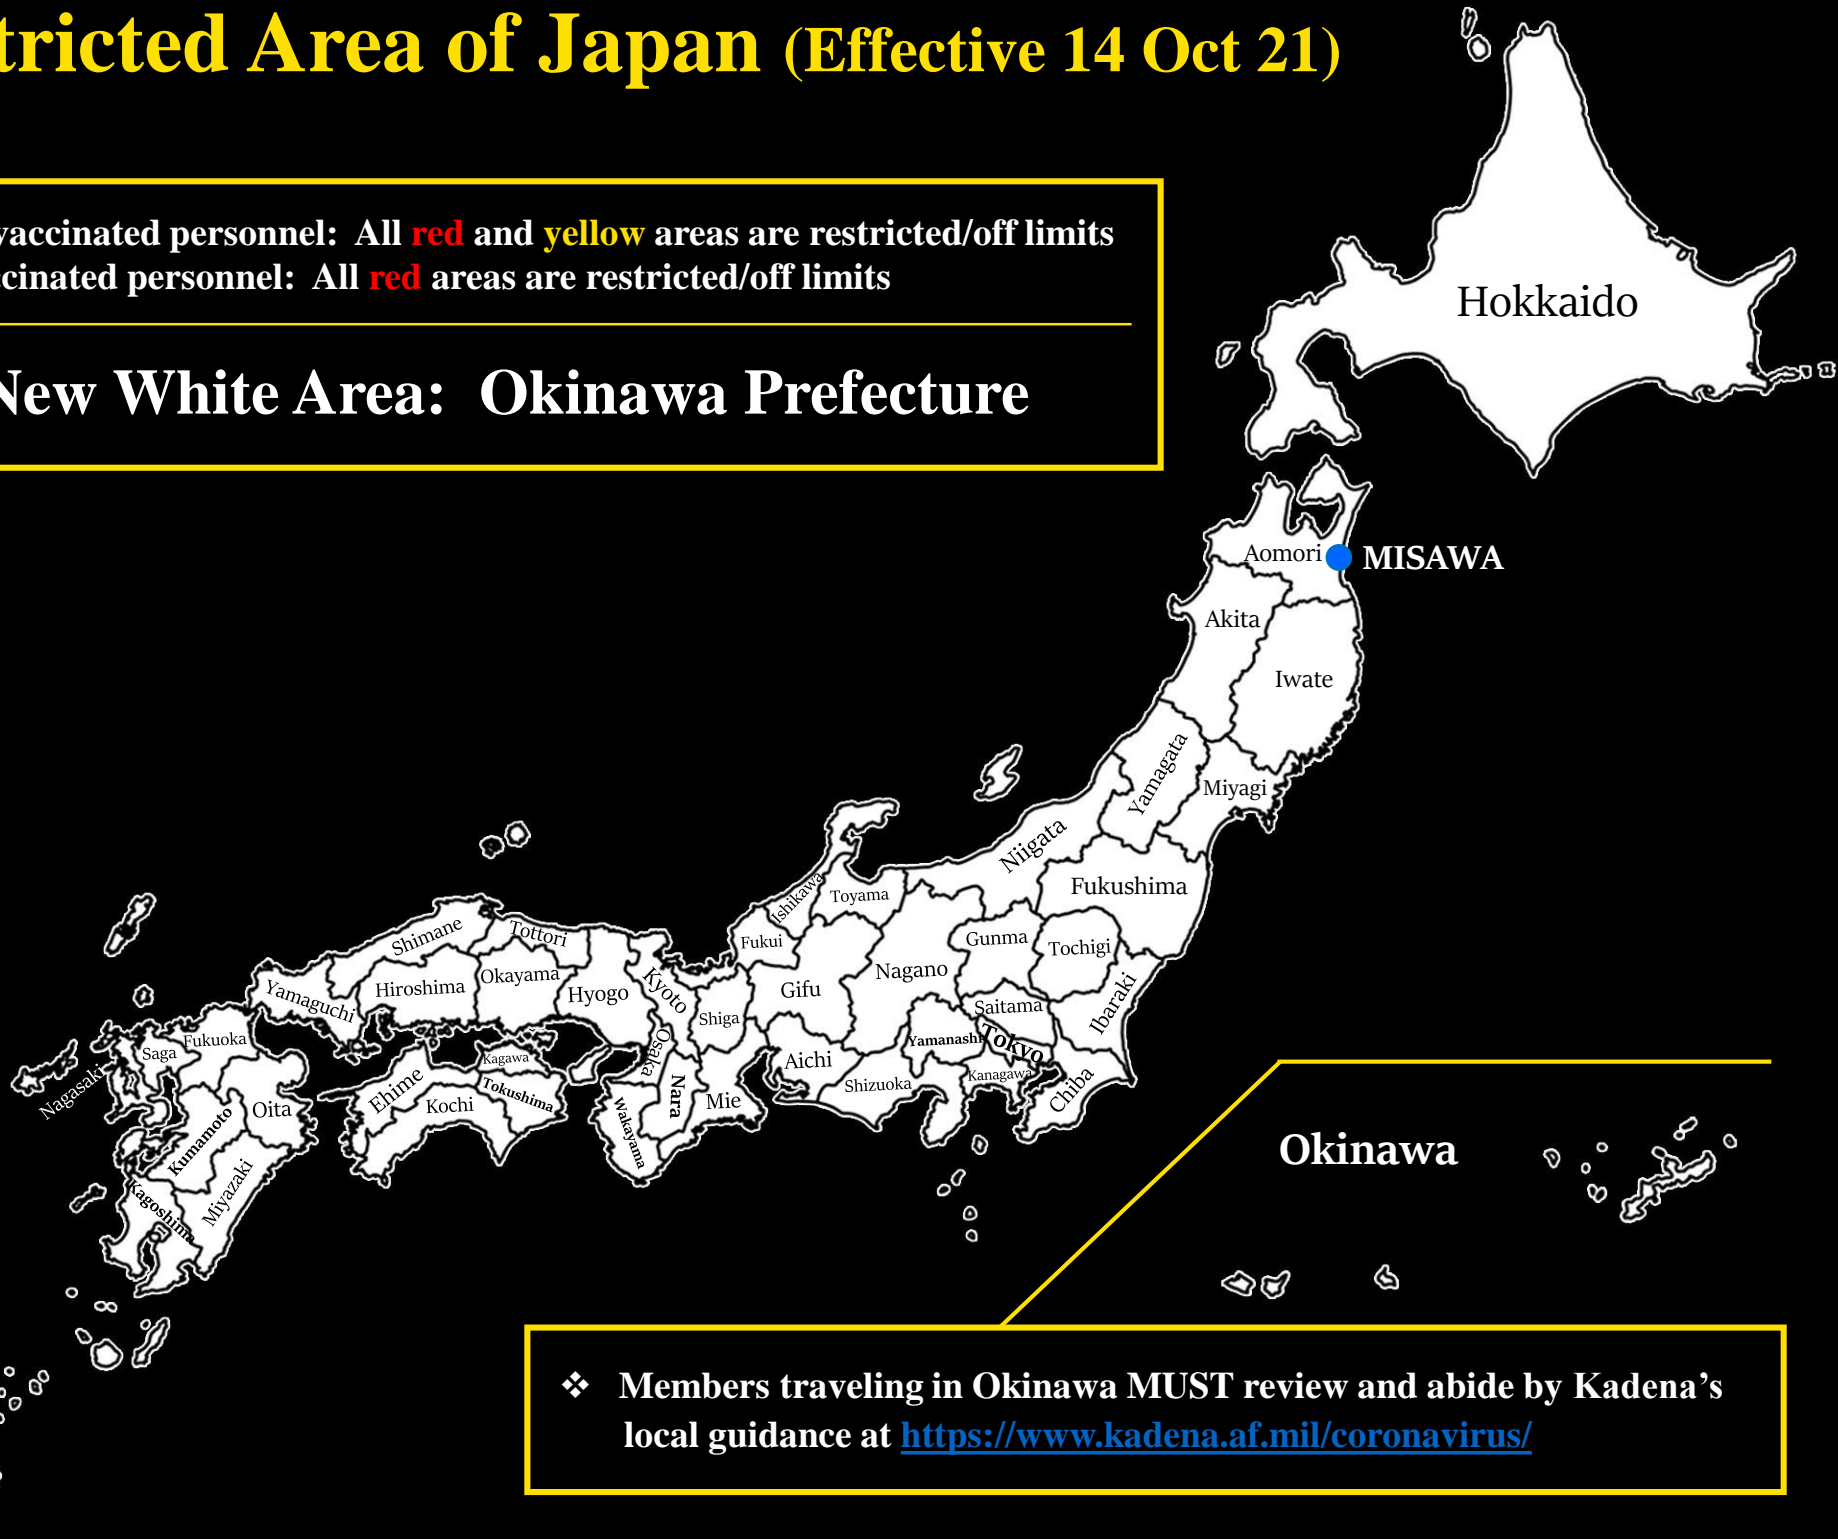

Restricted Area of Japan (Effective 14 Oct 21)

- ❖ Unvaccinated personnel: All **red** and **yellow** areas are restricted/off limits
- ❖ Vaccinated personnel: All **red** areas are restricted/off limits

❖ **New White Area: Okinawa Prefecture**

- ❖ Members traveling in Okinawa **MUST** review and abide by Kadena's local guidance at <https://www.kadena.af.mil/coronavirus/>